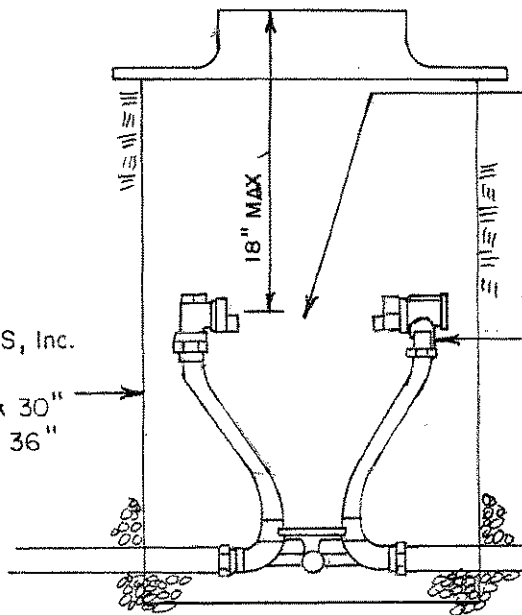

FORD METER BOX Co. W-32T 11 1/2" LID

MID-STATES PLASTICS, Inc.
PLASTIC METER PIT
5/8" METER - 18" DIA x 30"
1" METER - 20" DIA. x 36"

SENSUS SR11 WATER METER
PURCHASED FROM THE BOROUGH
OF WAYNESBORO

FORD METER BOX Co. SETTER
18" HIGH, BALL VALVE, DUAL
CHECK, 3/4" CTS GRIP JT.

METER PIT